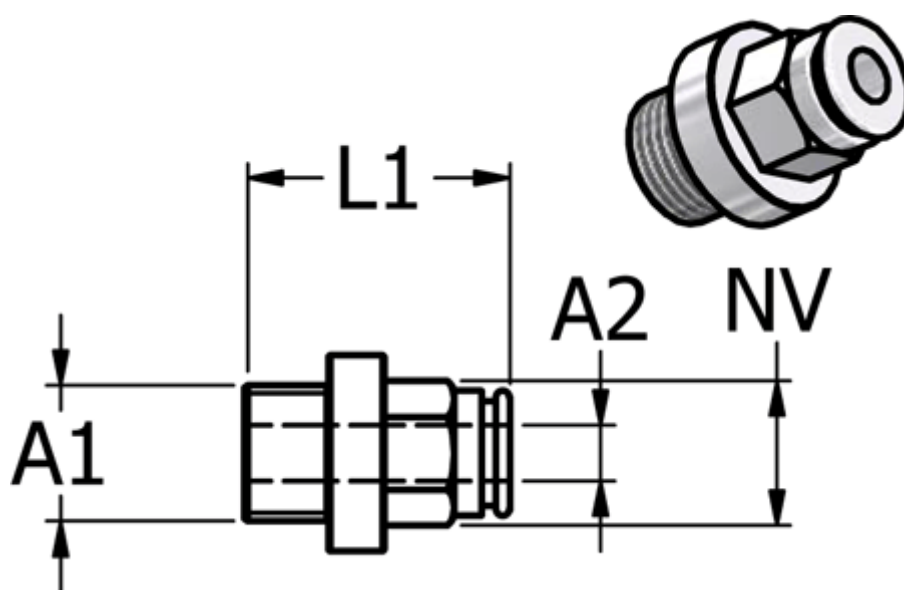

Article number: 5868450146

Description: Metal Push-in fitting 845.014-6, Ø6-G 1/4"
Straight union with FPM O-ring

Measures

| | |
|-----------------------|----------|
| Ext. hose diameter A2 | = 6 |
| L1 | = 24 |
| NV | = 11 |
| Thread A1 | = G 1/4" |